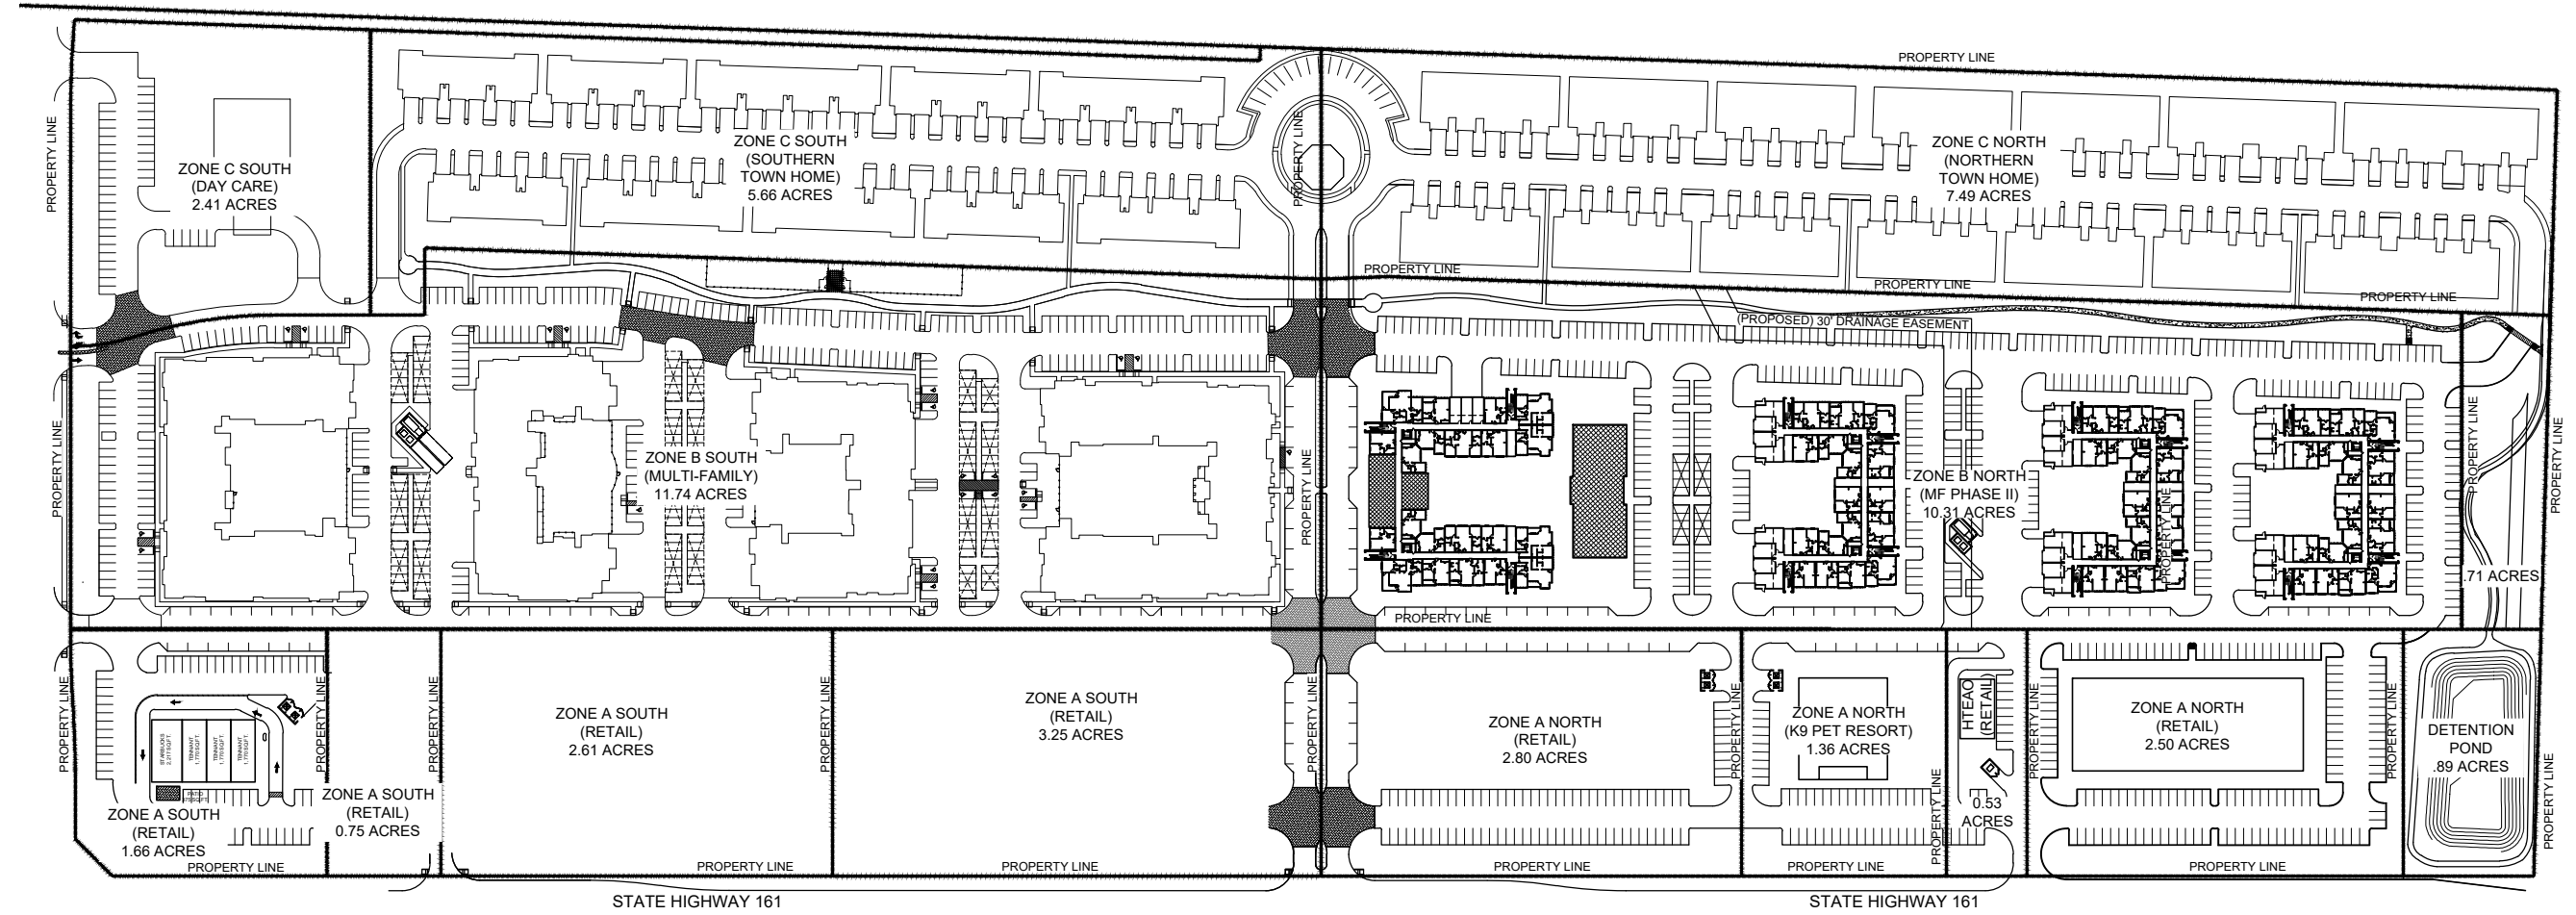

THE FOUNDRY
GRAND PRAIRIE, TEXAS

OVERALL SITE PLAN - MIDTOWN

SCALE 1" = 200' - 0"